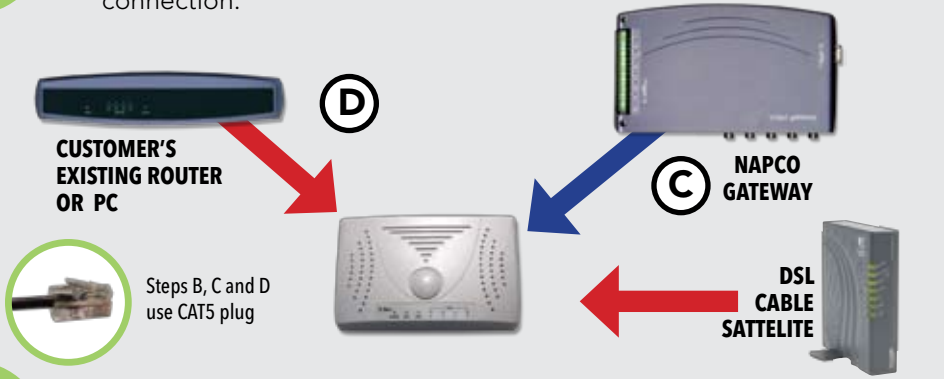

Truly plug and play, the VIP-Gateway modules put any four cameras online, on your server, or on ours with VIP-Gateway/24X

Works with any brand of analog video camera

Try our demo now at www.videoalert.net

user name: isee password: isee

Easy to install – iSee Video turns any four analog cameras into IP cameras

True plug and play – no interaction with the customer's PC is needed

1

- a. Install up to four analog cameras and plug into Gateway.
- b. Connect trigger inputs if event recording is desired

2

- c. Plug iSee Video Gateway into G-Box inputs
- d. Plug G-Box into broadband cable modem, DSL or satellite connection.

3

- On-line account setup**
- e. Enter MAC address of Gateway from the bottom of the unit.
- f. **View video!**