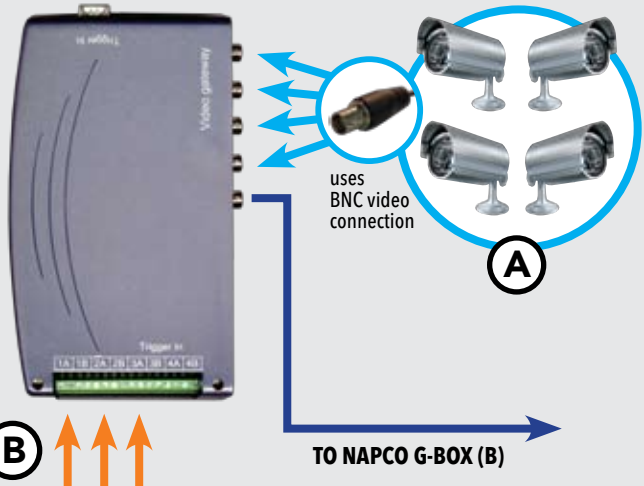

Truly plug and play, the VIP-Gateway modules put any four cameras online, on your server, or on ours with VIP-Gateway/24X

Works with any brand of analog video camera

Try our demo now at www.videoalert.net

user name: isee password: isee

Easy to install – iSee Video turns any four analog cameras into IP cameras

True plug and play – no interaction with the customer's PC is needed

1

- a. Install up to four analog cameras and plug into Gateway.
- b. Connect trigger inputs if event recording is desired

2

- c. Plug iSee Video Gateway into G-Box inputs
- d. Plug G-Box into broadband cable modem, DSL or satellite connection.

3

- On-line account setup**
- e. Enter MAC address of Gateway from the bottom of the unit.
- f. **View video!**